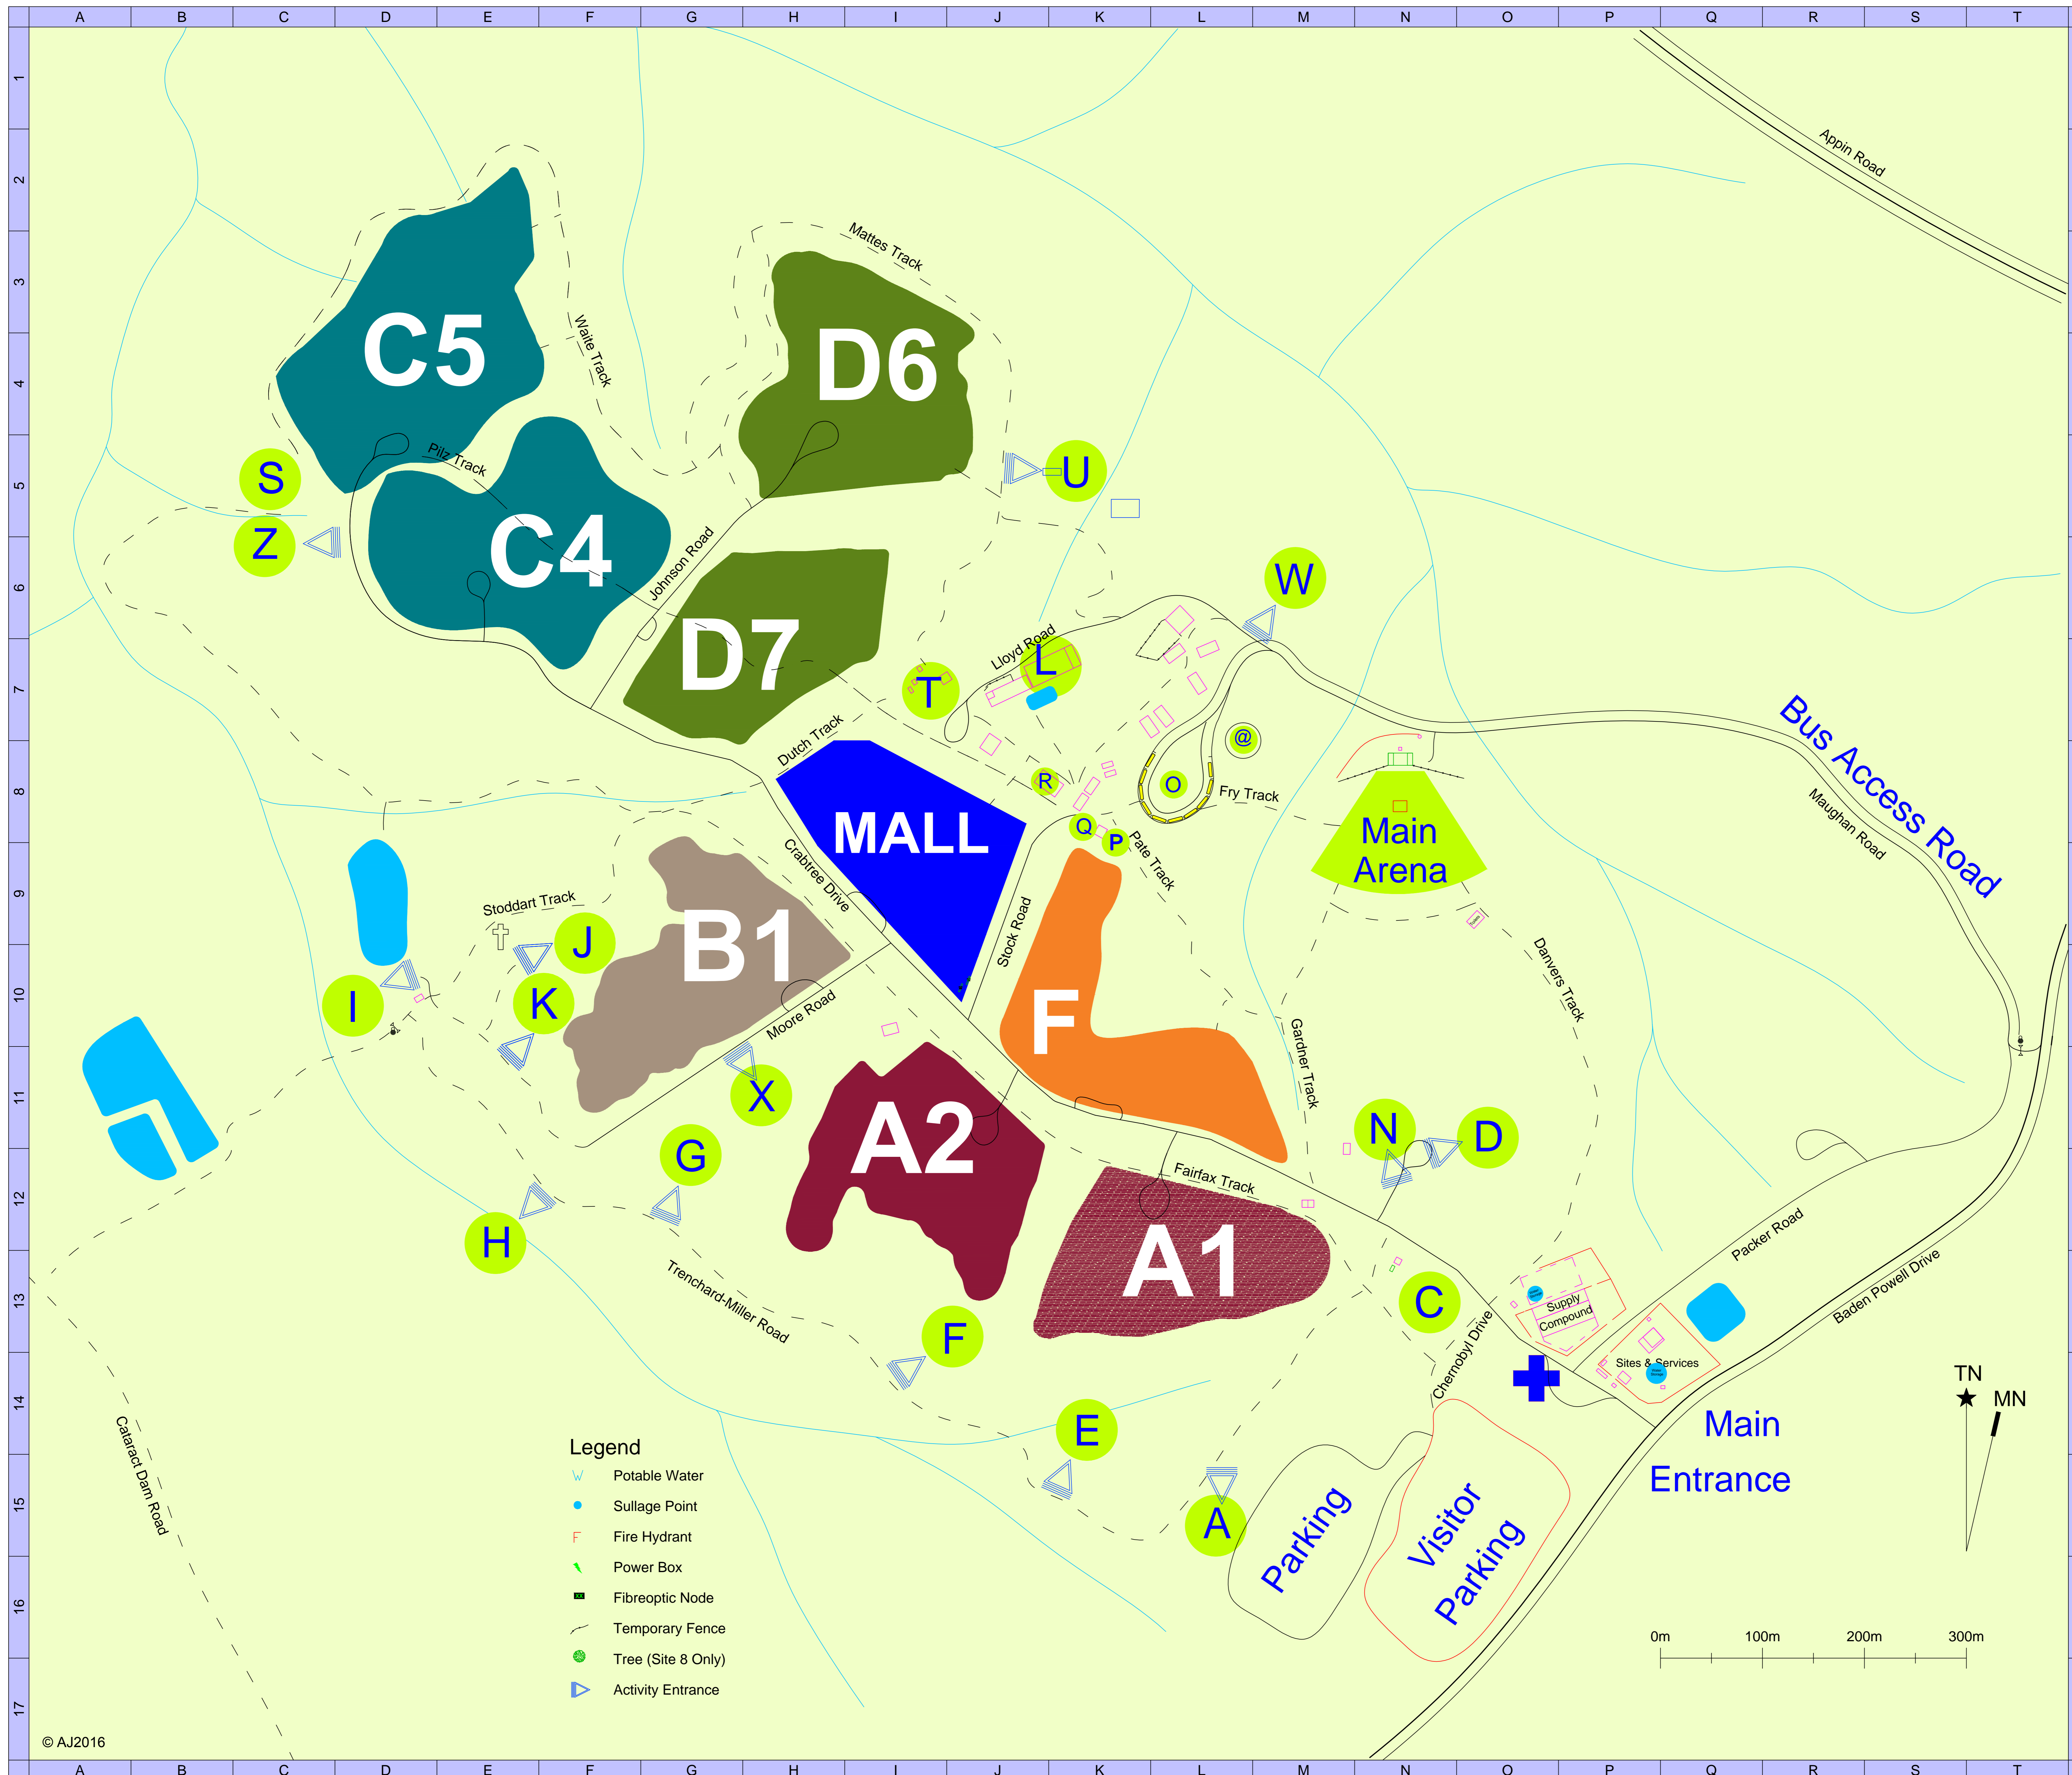

**24th Australian Jamboree
Cataract Scout Park
January 2016**

- A Laser Skirmish - TBA
- B Hospital
- C Radio Base
- D Brownsea Base
- E BMX Bikes
- F Low Ropes
- G Alpine
- H High Ropes
- I Abseiling + Rock Climbing +
Bike Bungle + Flying Fox
- J Giant Swing
- K Caving
- L The Shed
- M Mini Arena
- N Cirque du Scout
- O Bus Terminal
- P Police
- Q Fire Station
- R Media Unit
- S Activites HQ + Geocaching
- T Australiana Village
- U Waterslide 1
- W Endurance Muster
- X The Maze
- Z Challenge Valley
- @ Helipad

Sub Camps

- A The Kimberley
- B Cradle Mountain
- C The Great Barrier Reef
- D The Daintree Rainforest
- F Uluru

- Legend**
- Potable Water
 - Sullage Point
 - Fire Hydrant
 - Power Box
 - Fibreoptic Node
 - Temporary Fence
 - Tree (Site 8 Only)
 - Activity Entrance